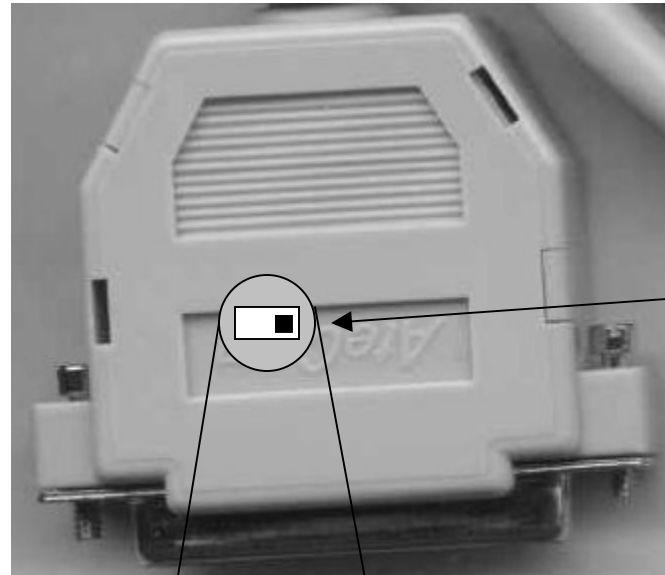

XM+XE 1541 Cable

Micro Switch

The cable is shipped set to XM1541

Use a small screwdriver or pen tip to
Switch from XM1541 to XE1541

You can switch from XM to XE to XM
as many times as needed.

XE1541

XM1541